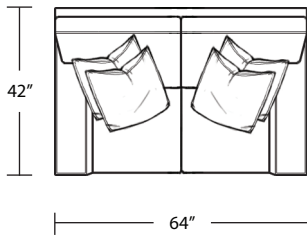

# ZEKE

*Sofa*

*LAF Sofa with Return*

*LAF 1 Arm Loveseat*

*Loveseat*

*RAF Sofa with Return*

*RAF 1 Arm Loveseat*

*Chair / Swivel Chair*

*LAF 1 Arm Sofa*

*LAF 1 Arm Chair*

*Ottoman*

*RAF 1 Arm Sofa*

*RAF 1 Arm Chair*

TOP VIEW SCALE: 1/4" = 1 FOOT  
SEAT DEPTH MAY VARY DEPENDING ON BACK PILLOW PLACEMENT  
ALL DIMENSIONS ARE APPROXIMATE AND SUBJECT TO CHANGE  
REVISED 02/19/2021