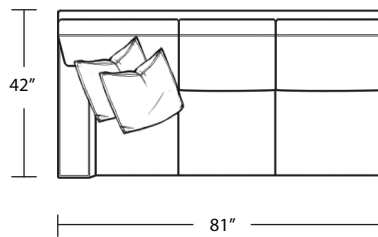

# ZEKE

*Sofa*

*LAF Sofa with Return*

*LAF 1 Arm Loveseat*

*Loveseat*

*RAF Sofa with Return*

*RAF 1 Arm Loveseat*

*Chair / Swivel Chair*

*LAF 1 Arm Sofa*

*LAF 1 Arm Chair*

*Ottoman*

*RAF 1 Arm Sofa*

*RAF 1 Arm Chair*

TOP VIEW SCALE: 1/4" = 1 FOOT  
SEAT DEPTH MAY VARY DEPENDING ON BACK PILLOW PLACEMENT  
ALL DIMENSIONS ARE APPROXIMATE AND SUBJECT TO CHANGE  
REVISED 02/19/2021