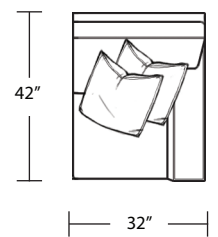

*LAF 1 Arm Sofa*

*LAF 1 Arm Chair*

*Ottoman*

*RAF 1 Arm Sofa*

*RAF 1 Arm Chair*

TOP VIEW SCALE: 1/4" = 1 FOOT  
SEAT DEPTH MAY VARY DEPENDING ON BACK PILLOW PLACEMENT  
ALL DIMENSIONS ARE APPROXIMATE AND SUBJECT TO CHANGE  
REVISED 02/19/2021

*Armless Sofa*

*LAF 1 Arm Chaise*

*Armless Loveseat*

*RAF 1 Arm Chaise*

*Armless Chair*

*Square Corner*

*Curve*