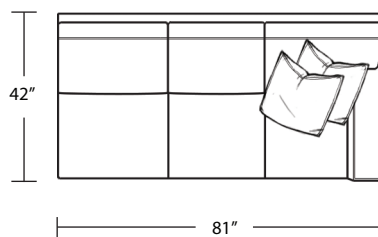

*LAF 1 Arm Sofa*

*LAF 1 Arm Chair*

*Ottoman*

*RAF 1 Arm Sofa*

*RAF 1 Arm Chair*

TOP VIEW SCALE: 1/4" = 1 FOOT  
SEAT DEPTH MAY VARY DEPENDING ON BACK PILLOW PLACEMENT  
ALL DIMENSIONS ARE APPROXIMATE AND SUBJECT TO CHANGE  
REVISED 02/19/2021

*Armless Sofa*

*LAF 1 Arm Chaise*

*Armless Loveseat*

*RAF 1 Arm Chaise*

*Armless Chair*

*Square Corner*

*Curve*