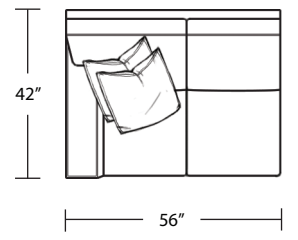

LAF 1 Arm Loveseat