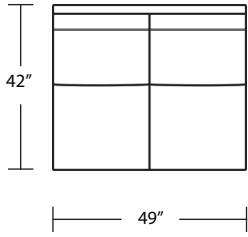

*LAF 1 Arm Sofa*

*LAF 1 Arm Chair*

*Ottoman*

*RAF 1 Arm Sofa*

*RAF 1 Arm Chair*

TOP VIEW SCALE: 1/4" = 1 FOOT  
SEAT DEPTH MAY VARY DEPENDING ON BACK PILLOW PLACEMENT  
ALL DIMENSIONS ARE APPROXIMATE AND SUBJECT TO CHANGE  
REVISED 02/19/2021

*Armless Sofa*

*LAF 1 Arm Chaise*

*Armless Loveseat*

*RAF 1 Arm Chaise*

*Armless Chair*

*Square Corner*

*Curve*