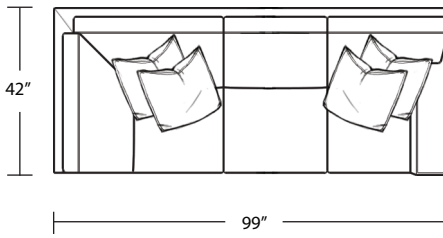

# ZEKE

*Sofa*

*LAF Sofa with Return*

*LAF 1 Arm Loveseat*

*Loveseat*

*RAF Sofa with Return*

*RAF 1 Arm Loveseat*

*Chair / Swivel Chair*

*LAF 1 Arm Sofa*

*LAF 1 Arm Chair*

*Ottoman*

*RAF 1 Arm Sofa*

*RAF 1 Arm Chair*

TOP VIEW SCALE: 1/4" = 1 FOOT  
SEAT DEPTH MAY VARY DEPENDING ON BACK PILLOW PLACEMENT  
ALL DIMENSIONS ARE APPROXIMATE AND SUBJECT TO CHANGE  
REVISED 02/19/2021