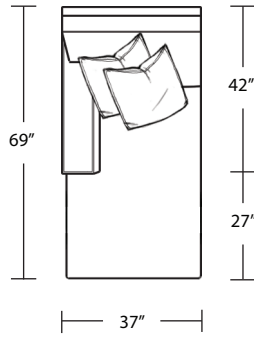

*LAF 1 Arm Sofa*

*LAF 1 Arm Chair*

*Ottoman*

*RAF 1 Arm Sofa*

*RAF 1 Arm Chair*

TOP VIEW SCALE: 1/4" = 1 FOOT  
SEAT DEPTH MAY VARY DEPENDING ON BACK PILLOW PLACEMENT  
ALL DIMENSIONS ARE APPROXIMATE AND SUBJECT TO CHANGE  
REVISED 02/19/2021

*Armless Sofa*

*LAF 1 Arm Chaise*

*Armless Loveseat*

*RAF 1 Arm Chaise*

*Armless Chair*

*Square Corner*

*Curve*