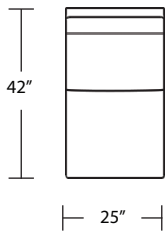

*LAF 1 Arm Sofa*

*LAF 1 Arm Chair*

*Ottoman*

*RAF 1 Arm Sofa*

*RAF 1 Arm Chair*

TOP VIEW SCALE: 1/4" = 1 FOOT  
SEAT DEPTH MAY VARY DEPENDING ON BACK PILLOW PLACEMENT  
ALL DIMENSIONS ARE APPROXIMATE AND SUBJECT TO CHANGE  
REVISED 02/19/2021

*Armless Sofa*

*LAF 1 Arm Chaise*

*Armless Loveseat*

*RAF 1 Arm Chaise*

*Armless Chair*

*Square Corner*

*Curve*