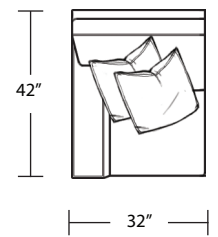

*LAF 1 Arm Sofa*

*LAF 1 Arm Chair*

*Ottoman*

*RAF 1 Arm Sofa*

*RAF 1 Arm Chair*

TOP VIEW SCALE: 1/4" = 1 FOOT  
SEAT DEPTH MAY VARY DEPENDING ON BACK PILLOW PLACEMENT  
ALL DIMENSIONS ARE APPROXIMATE AND SUBJECT TO CHANGE  
REVISED 02/19/2021