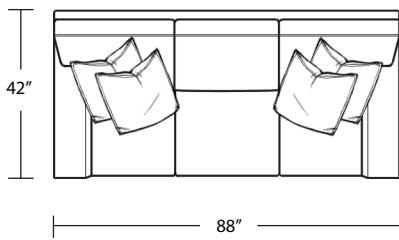

# ZEKE

*Sofa*

*LAF Sofa with Return*

*LAF 1 Arm Loveseat*

*Loveseat*

*RAF Sofa with Return*

*RAF 1 Arm Loveseat*

*Chair / Swivel Chair*

*LAF 1 Arm Sofa*

*LAF 1 Arm Chair*

*Ottoman*

*RAF 1 Arm Sofa*

*RAF 1 Arm Chair*

TOP VIEW SCALE: 1/4" = 1 FOOT  
SEAT DEPTH MAY VARY DEPENDING ON BACK PILLOW PLACEMENT  
ALL DIMENSIONS ARE APPROXIMATE AND SUBJECT TO CHANGE  
REVISED 02/19/2021