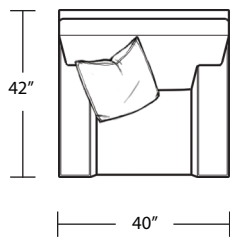

# ZEKE

*Sofa*

*LAF Sofa with Return*

*LAF 1 Arm Loveseat*

*Loveseat*

*RAF Sofa with Return*

*RAF 1 Arm Loveseat*

*Chair / Swivel Chair*

*LAF 1 Arm Sofa*

*LAF 1 Arm Chair*

*Ottoman*

*RAF 1 Arm Sofa*

*RAF 1 Arm Chair*

TOP VIEW SCALE: 1/4" = 1 FOOT  
SEAT DEPTH MAY VARY DEPENDING ON BACK PILLOW PLACEMENT  
ALL DIMENSIONS ARE APPROXIMATE AND SUBJECT TO CHANGE  
REVISED 02/19/2021