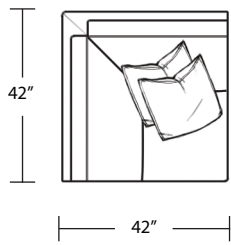

*LAF 1 Arm Sofa*

*LAF 1 Arm Chair*

*Ottoman*

*RAF 1 Arm Sofa*

*RAF 1 Arm Chair*

TOP VIEW SCALE: 1/4" = 1 FOOT  
SEAT DEPTH MAY VARY DEPENDING ON BACK PILLOW PLACEMENT  
ALL DIMENSIONS ARE APPROXIMATE AND SUBJECT TO CHANGE  
REVISED 02/19/2021

*Armless Sofa*

*LAF 1 Arm Chaise*

*Armless Loveseat*

*RAF 1 Arm Chaise*

*Armless Chair*

*Square Corner*

*Curve*