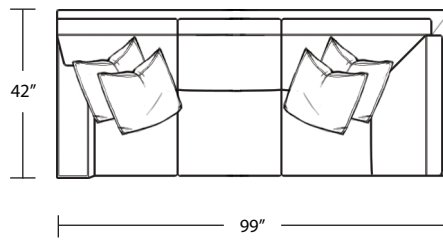

# ZEKE

*Sofa*

*LAF Sofa with Return*

*LAF 1 Arm Loveseat*

*Loveseat*

*RAF Sofa with Return*

*RAF 1 Arm Loveseat*

*Chair / Swivel Chair*

*LAF 1 Arm Sofa*

*LAF 1 Arm Chair*

*Ottoman*

*RAF 1 Arm Sofa*

*RAF 1 Arm Chair*

TOP VIEW SCALE: 1/4" = 1 FOOT  
SEAT DEPTH MAY VARY DEPENDING ON BACK PILLOW PLACEMENT  
ALL DIMENSIONS ARE APPROXIMATE AND SUBJECT TO CHANGE  
REVISED 02/19/2021