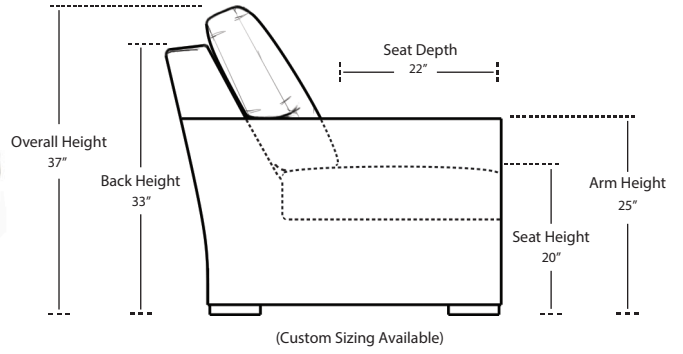

ZEKE

TOP VIEW SCALE: 1/4" = 1 FOOT
SEAT DEPTH MAY VARY DEPENDING ON BACK PILLOW PLACEMENT
ALL DIMENSIONS ARE APPROXIMATE AND SUBJECT TO CHANGE
REVISED 02/19/2021