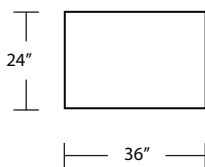

*LAF 1 Arm Sofa*

*LAF 1 Arm Chair*

*Ottoman*

*RAF 1 Arm Sofa*

*RAF 1 Arm Chair*

TOP VIEW SCALE: 1/4" = 1 FOOT  
SEAT DEPTH MAY VARY DEPENDING ON BACK PILLOW PLACEMENT  
ALL DIMENSIONS ARE APPROXIMATE AND SUBJECT TO CHANGE  
REVISED 02/19/2021