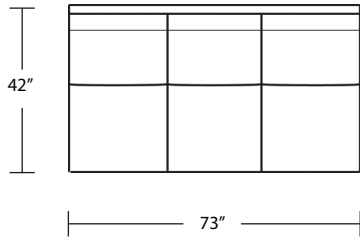

*LAF 1 Arm Sofa*

*LAF 1 Arm Chair*

*Ottoman*

*RAF 1 Arm Sofa*

*RAF 1 Arm Chair*

TOP VIEW SCALE: 1/4" = 1 FOOT  
SEAT DEPTH MAY VARY DEPENDING ON BACK PILLOW PLACEMENT  
ALL DIMENSIONS ARE APPROXIMATE AND SUBJECT TO CHANGE  
REVISED 02/19/2021

*Armless Sofa*

*LAF 1 Arm Chaise*

*Armless Loveseat*

*RAF 1 Arm Chaise*

*Armless Chair*

*Square Corner*

*Curve*