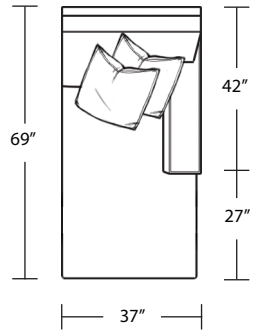

*LAF 1 Arm Sofa*

*LAF 1 Arm Chair*

*Ottoman*

*RAF 1 Arm Sofa*

*RAF 1 Arm Chair*

TOP VIEW SCALE: 1/4" = 1 FOOT  
SEAT DEPTH MAY VARY DEPENDING ON BACK PILLOW PLACEMENT  
ALL DIMENSIONS ARE APPROXIMATE AND SUBJECT TO CHANGE  
REVISED 02/19/2021

*Armless Sofa*

*LAF 1 Arm Chaise*

*Armless Loveseat*

*RAF 1 Arm Chaise*

*Armless Chair*

*Square Corner*

*Curve*