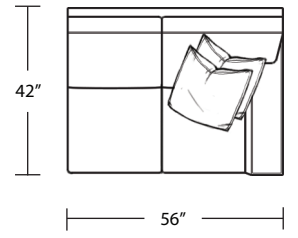

RAF 1 Arm Loveseat